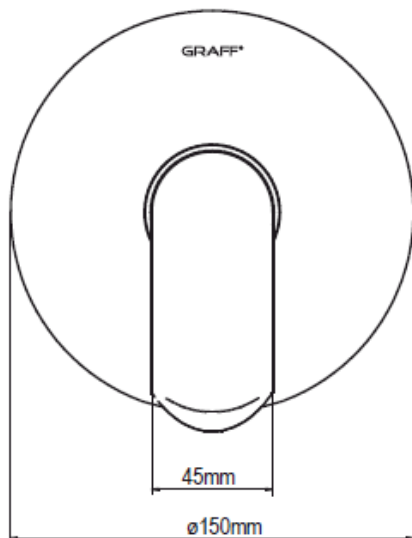

PHASE SHOWER/BATH MIXER (5125700)

GRAFF®
CUTTING EDGE DESIGN

Includes:
2394001 In Wall Body

Manufactured in America

5 Year Parts & Labour Warranty*
*Extra 10 year replacement
part warranty on cartridge

Proudly imported and distributed by
Gro Agencies Pty Ltd
Unit 2 / 37 Howe St, Osborne Park, WA, 6017
P 08 9446 3288 E info@groagencies.com.au W www.groagencies.com.au