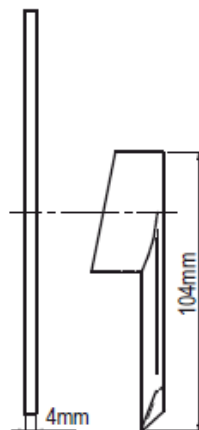

PHASE SHOWER/BATH MIXER (5125700)

GRAFF®
CUTTING EDGE DESIGN

Includes:
2394001 In Wall Body

Manufactured in America

5 Year Parts & Labour Warranty*
*Extra 10 year replacement
part warranty on cartridge

Proudly imported and distributed by
Gro Agencies Pty Ltd
Unit 2 / 37 Howe St, Osborne Park, WA, 6017
P 08 9446 3288 E info@groagencies.com.au W www.groagencies.com.au