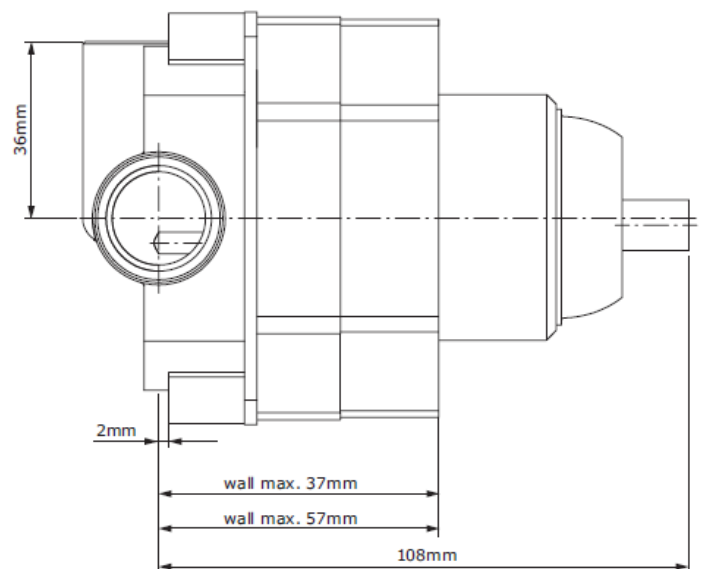

PHASE SHOWER/BATH MIXER (5125700)

GRAFF®
CUTTING EDGE DESIGN

Includes:
2394001 In Wall Body

Manufactured in America

5 Year Parts & Labour Warranty*
*Extra 10 year replacement
part warranty on cartridge

Proudly imported and distributed by
Gro Agencies Pty Ltd
Unit 2 / 37 Howe St, Osborne Park, WA, 6017
P 08 9446 3288 E info@groagencies.com.au W www.groagencies.com.au